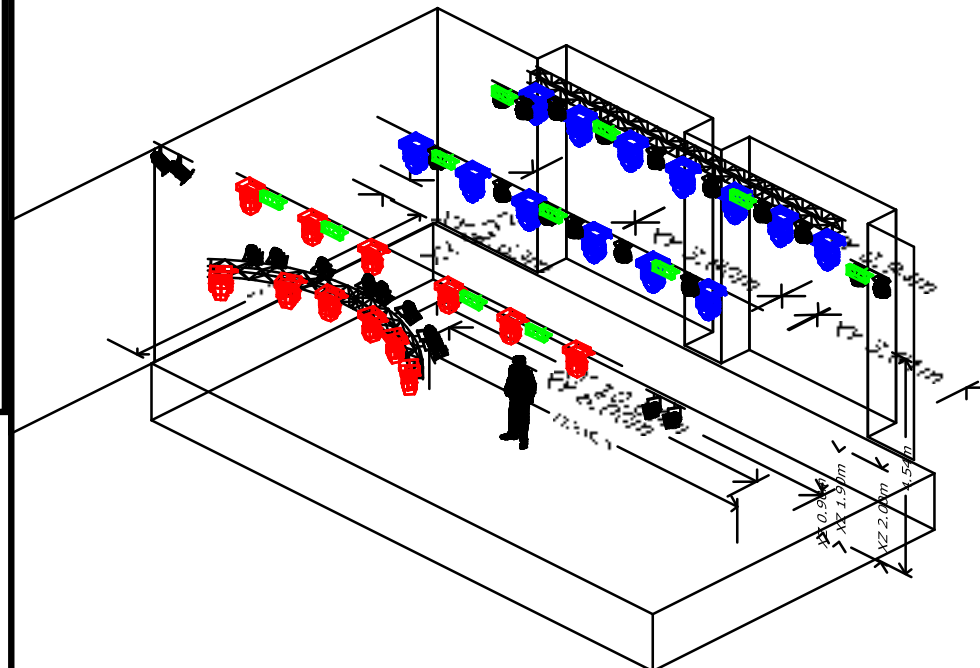

Legend

Symbol	Name	Count
	Colorwash 250 AT Plan	12
	USITT Par 64 WFL	12
	ColorSpot 700E AT Plan	13
	MAC 301 Wash Plan	16
	Molefay 2-lite	11

ISOMETRIC