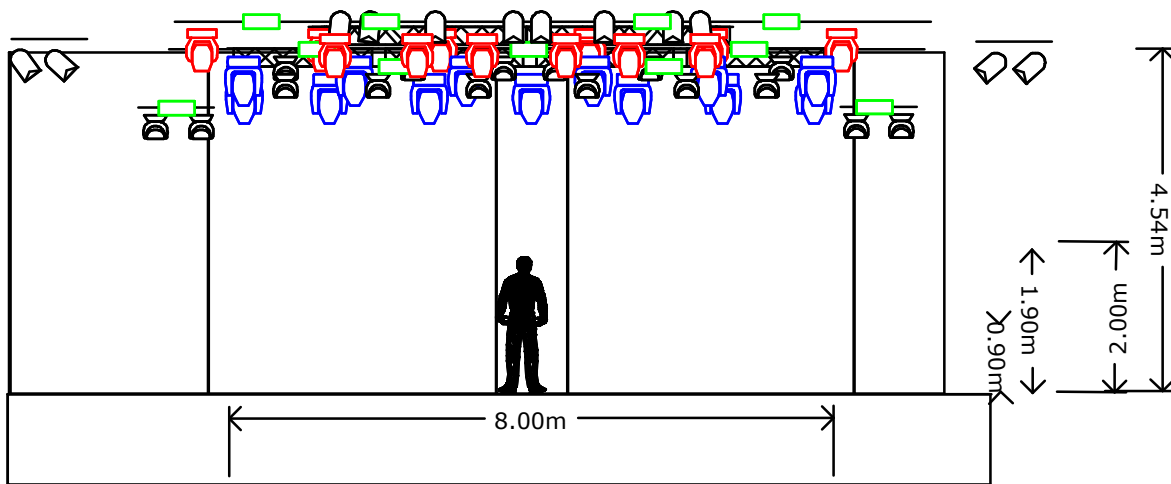

Stage: 8.5m wide x 7.6m deep x 1.5m high, stage left wing 3m wide x 3m deep at stage level

Rigging: 1 x truss line with capability to hang artist backdrop upstage. 2 x pipes midstage and downstage.

Parking: Space for one bus and one trailer. Please advise before arrival as permission must be given. 16 amp 3 phase CEE available for shore power.

Power: Guest 2 x 32 amp 3 phase CEE

Dressing Rooms: Two dressing rooms located stage right. Each with own WC and shower. Each room approx 30 square meters.

Catering Area: Seating for approx 15 persons in backstage green room area.

# CIRCUS 16.3.2011->

Fixed installation

PLAN

FRONT

RIGHT SIDE