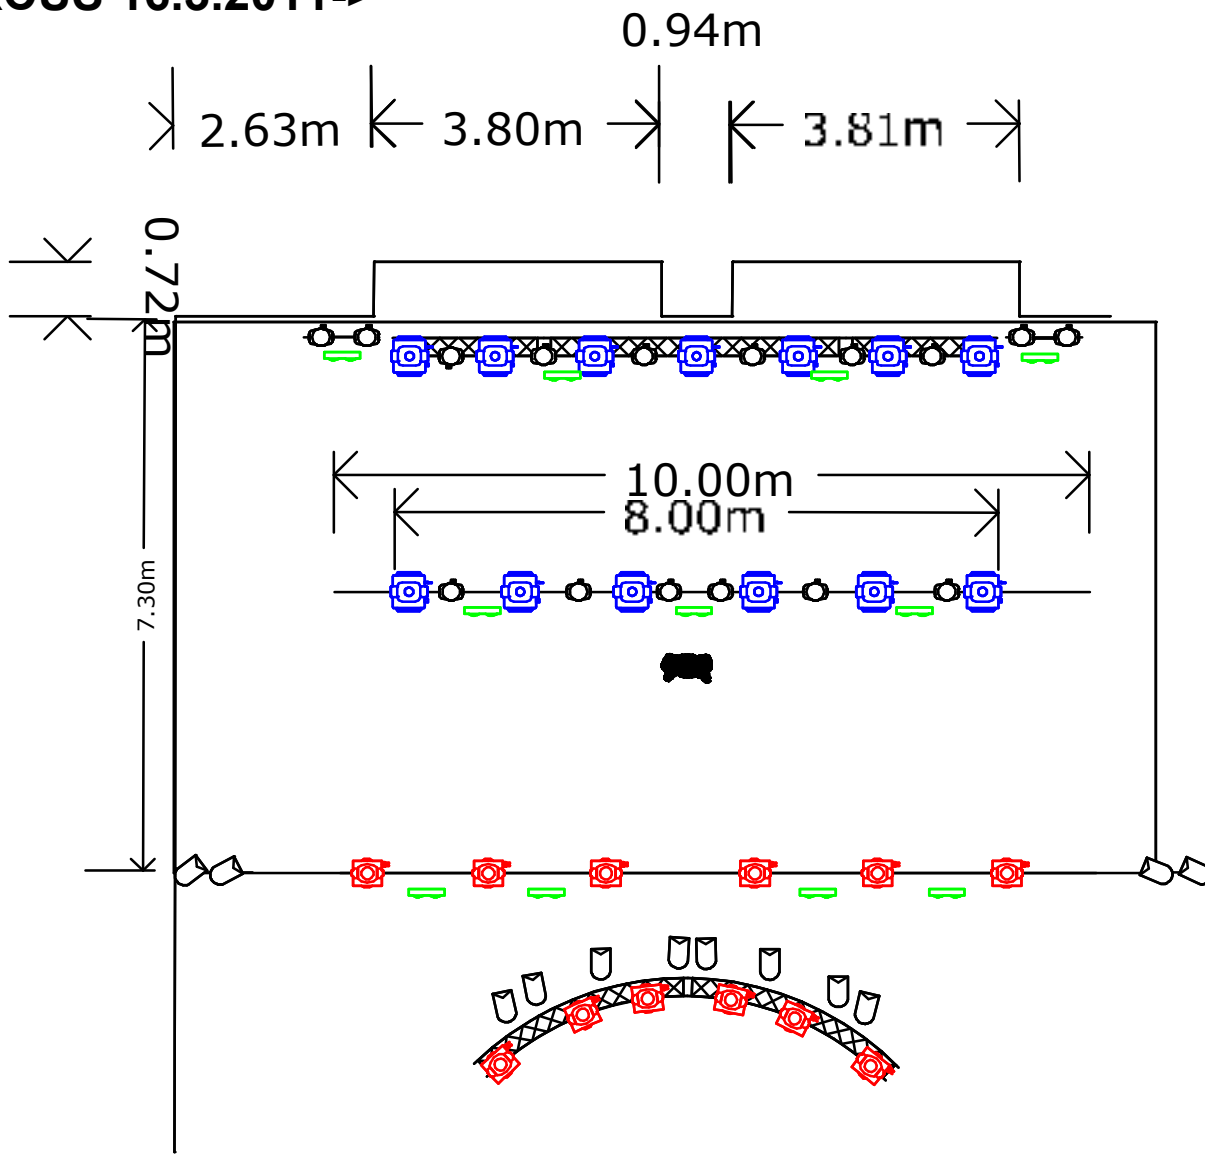

CIRCUS 16.3.2011->

Fixed installation

PLAN

FRONT