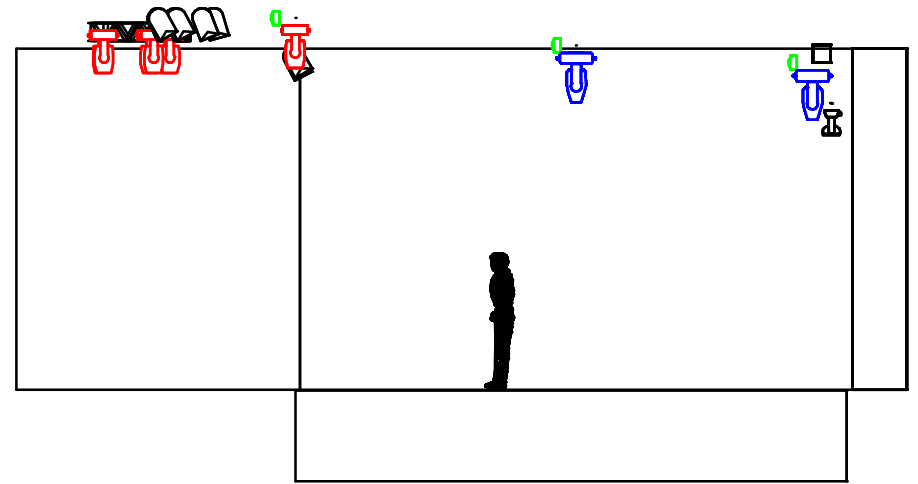

Stage: 8.5m wide x 7.6m deep x 1.5m high, stage left wing 3m wide x 3m deep at stage level

Rigging: 1 x truss line with capability to hang artist backdrop upstage. 2 x pipes midstage and downstage.

Parking: Space for one bus and one trailer. Please advise before arrival as permission must be given. 16 amp 3 phase CEE available for shore power.

Power: Guest 2 x 32 amp 3 phase CEE

Dressing Rooms: Two dressing rooms located stage right. Each with own WC and shower. Each room approx 30 square meters.

Catering Area: Seating for approx 15 persons in backstage green room area.

# CIRCUS 16.3.2011->

Fixed installation

PLAN

FRONT

RIGHT SIDE