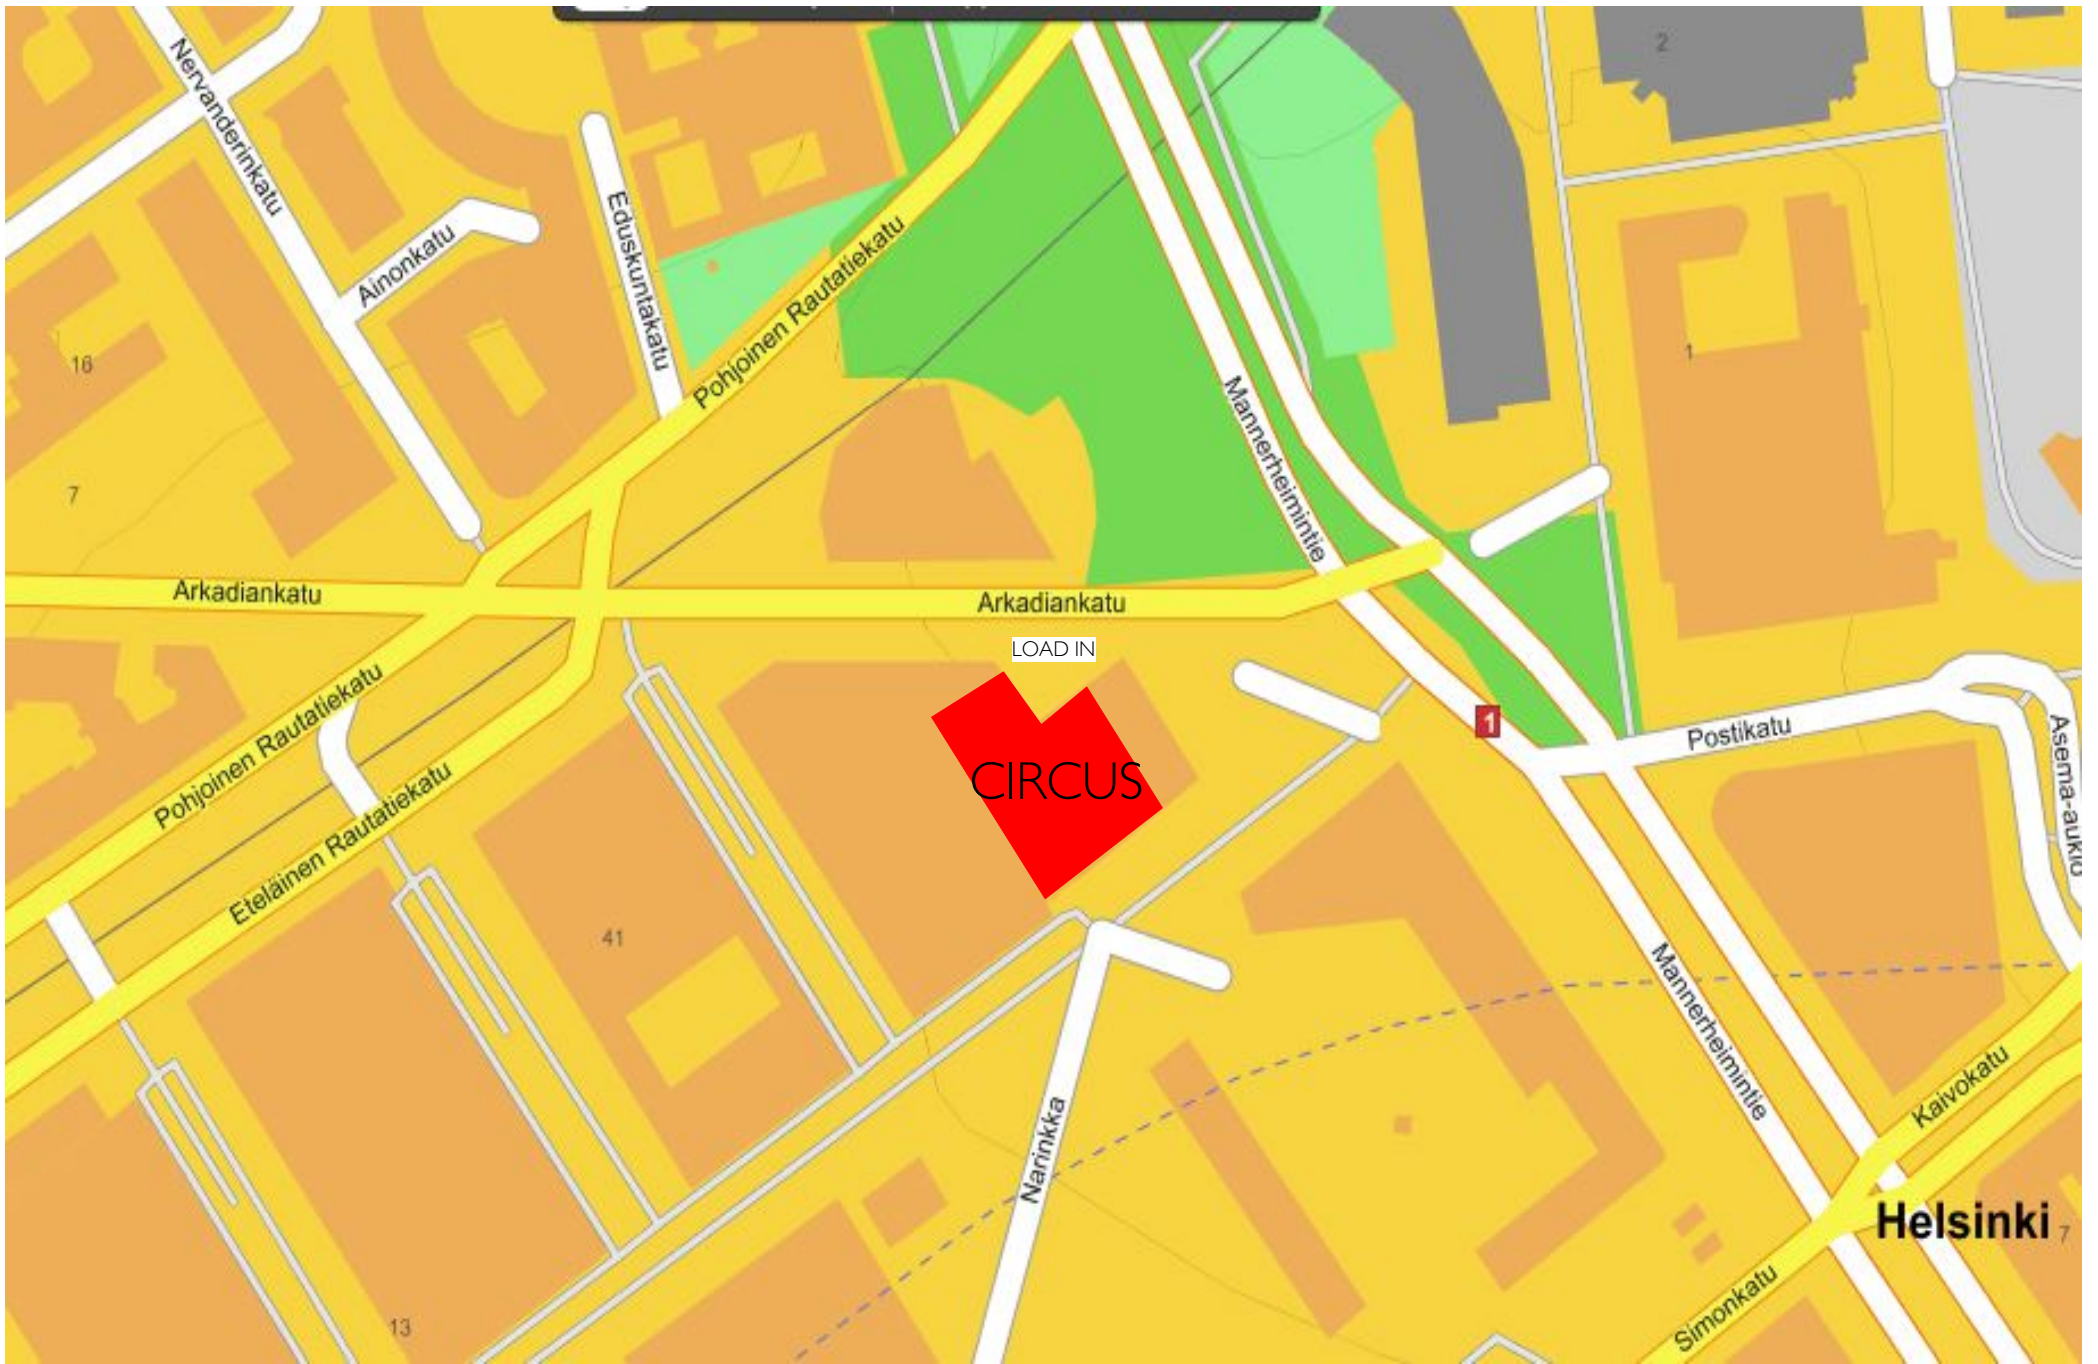

GPS Coordinates 60,10,16,11 NORTH, 24,56,04,59 EAST

GPS Coordinates 60,10,16,11 NORTH, 24,56,04,59 EAST

Arkadiankatu

Mannerheimintie

Bus Parking-Backstage Entrance- Load in